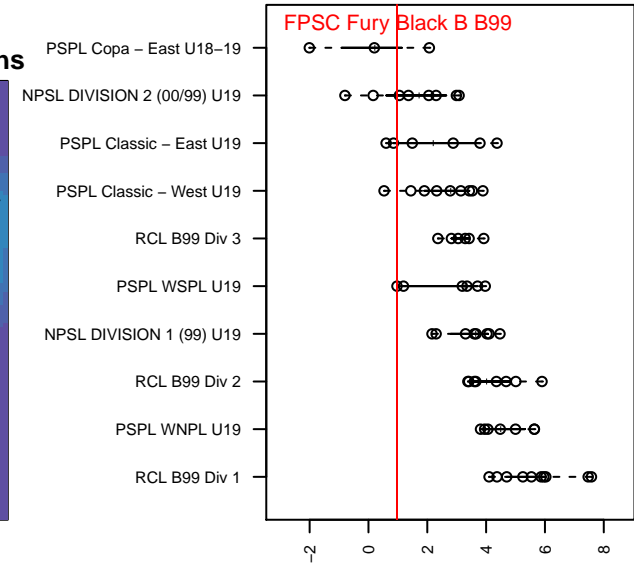

FPSC Fury Black B B99

Franklin Pierce SC
 Tacoma, WA
 B99 total strength=1386
 attack=10.93 defense=5.33
 fall league = PSPL WSPL U19

alt names used:
 FPSC Fury BHS Black
 FPSC FURY BHS BLACK (WA)
 FPSC FURY BHS BLACK
 FPSC Fury BHS Black

Venues played:
 2017 WA Rush Cup BU19 Gold
 2017 PSPL WSPL U19
 2017 WA Cup Gold U19
 2017 PSPL Win HS Classic – West U19

FPSC Fury Black B B99
 Dots are actual minus expected GF (blue circles) and GA (red triangles).
 Blue line is smoothed change in attack strength. Red is smoothed change in defense strength.

**attack and defense variance (black dot)
relative to other teams
and top 10 in region**

**attack and defense rating
relative to others at age
and all opponents in last 13 months**

Performance relative to 13 month average