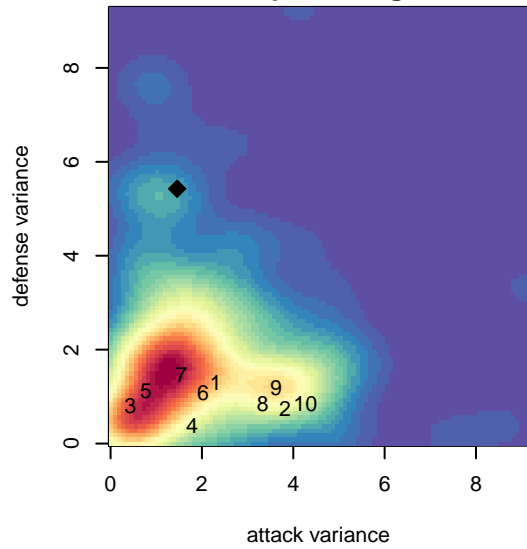

FPSC Fury Black B B99

Franklin Pierce SC
 Tacoma, WA
 B99 total strength=1386
 attack=10.93 defense=5.33
 fall league = PSPL WSPL U19

alt names used:
 FPSC Fury BHS Black
 FPSC FURY BHS BLACK (WA)
 FPSC FURY BHS BLACK
 FPSC Fury BHS Black

Venues played:
 2017 WA Rush Cup BU19 Gold
 2017 PSPL WSPL U19
 2017 WA Cup Gold U19
 2017 PSPL Win HS Classic – West U19

FPSC Fury Black B B99
 Dots are actual minus expected GF (blue circles) and GA (red triangles).
 Blue line is smoothed change in attack strength. Red is smoothed change in defense strength.

**attack and defense variance (black dot)
relative to other teams
and top 10 in region**

**attack and defense rating
relative to others at age
and all opponents in last 13 months**

Performance relative to 13 month average