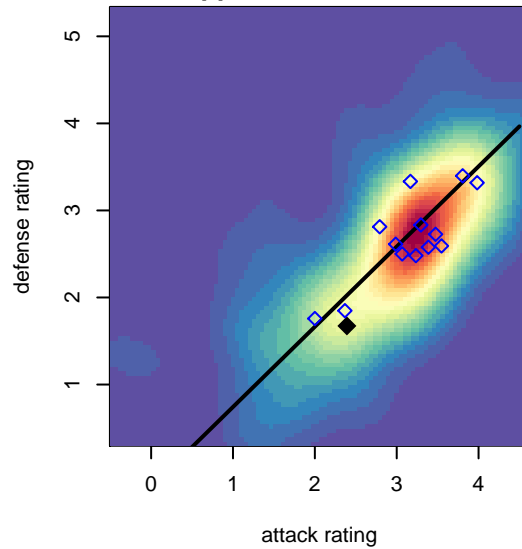

FPSC Fury Black B B99

Franklin Pierce SC
 Tacoma, WA
 B99 total strength=1386
 attack=10.93 defense=5.33
 fall league = PSPL WSPL U19

alt names used:
 FPSC Fury BHS Black
 FPSC FURY BHS BLACK (WA)
 FPSC FURY BHS BLACK
 FPSC Fury BHS Black

Venues played:
 2017 WA Rush Cup BU19 Gold
 2017 PSPL WSPL U19
 2017 WA Cup Gold U19
 2017 PSPL Win HS Classic – West U19

FPSC Fury Black B B99
 Dots are actual minus expected GF (blue circles) and GA (red triangles).
 Blue line is smoothed change in attack strength. Red is smoothed change in defense strength.

**attack and defense variance (black dot)
relative to other teams
and top 10 in region**

**attack and defense rating
relative to others at age
and all opponents in last 13 months**

Performance relative to 13 month average